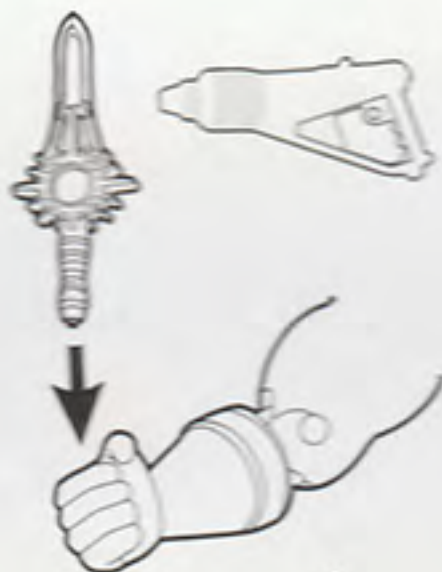

1. Attach Black Bison Battleaxe to right hand of figure, additional weapon can be attached to left hand.
2. Push lever on back of figure to activate the arm pounding action.
3. Lay steel weapon on figure arms as shown.
- 3a. Push lever on back of figure to activate the throwing action.
- 3b. Follow arrows to show proper throwing action.
4. Additional weapons included.
5. **Collect all Wild Force Power Rangers and combine all Rangers Weapons together to form Deluxe Jungle Sword.**

PROOF OF PURCHASE

WARNING:
 CHOKING HAZARD - Small parts.
 Not for Children under 3 years.

1.

2.

3.

3a.

3b.

4.