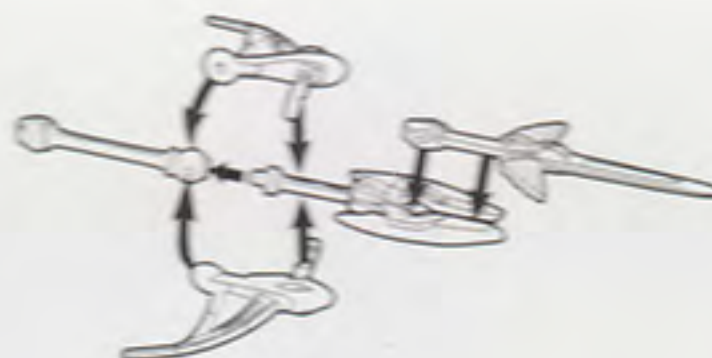

1. Attach Black Bison Battleaxe to right hand of figure, additional weapon can be attached to left hand.
2. Push lever on back of figure to activate the arm pounding action.
3. Lay steel weapon on figure arms as shown.
- 3a. Push lever on back of figure to activate the throwing action.
- 3b. Follow arrows to show proper throwing action.
4. Additional weapons included.
5. **Collect all Wild Force Power Rangers and combine all Rangers Weapons together to form Deluxe Jungle Sword.**

PROOF OF PURCHASE

WARNING:
 CHOKING HAZARD - Small parts.
 Not for Children under 3 years.

1.

2.

3.

3a.

3b.

4.