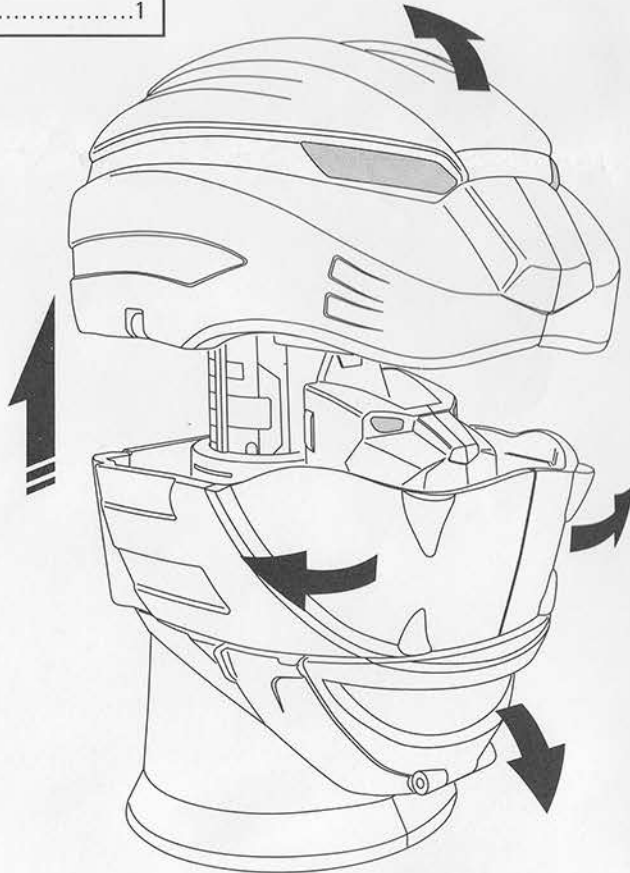

#10220
#10221

RED POWER RANGER PLAYSET

WARNING:
CHOKING HAZARD - Small parts.
Not for Children under 3 years.

CAUTION: PLEASE READ BEFORE PLAYING WITH TOY

- Do not: 1) aim toy at anyone, 2) hit anyone with toy, 3) poke anyone with toy, 4) swing toy at anyone.
- Be careful not to pinch fingers with hinged parts of toy.

TRANSFORMING FROM HELMET MODE INTO PLAYSET

CONTENTS

- Red Power Ranger Playset.....1
- 1" Red Power Ranger.....1
- 1" White Power Ranger.....1
- 1" Red Lion Power Animal1
- 1" Putrid.....1

1. Lift up on top of helmet and open up helmet's face as shown.

HOW TO PLAY WITH PLAYSET

1. Place figures and vehicles inside as shown. Push missiles end to launch missiles.

2. Turn dial on back to open and close the cockpit inside.