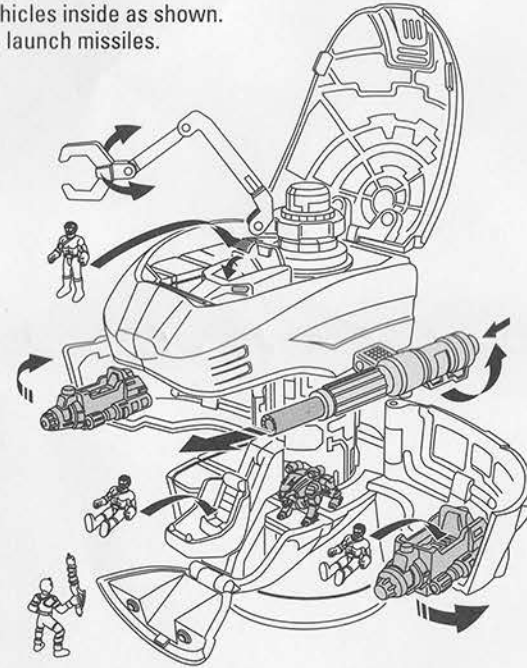

#10220
#10221

RED POWER RANGER PLAYSET

WARNING:
CHOKING HAZARD - Small parts.
Not for Children under 3 years.

CAUTION: PLEASE READ BEFORE PLAYING WITH TOY

- Do not: 1) aim toy at anyone, 2) hit anyone with toy, 3) poke anyone with toy, 4) swing toy at anyone.
- Be careful not to pinch fingers with hinged parts of toy.

TRANSFORMING FROM HELMET MODE INTO PLAYSET

CONTENTS

- Red Power Ranger Playset.....1
- 1" Red Power Ranger.....1
- 1" White Power Ranger.....1
- 1" Red Lion Power Animal1
- 1" Putrid.....1

1. Lift up on top of helmet and open up helmet's face as shown.

HOW TO PLAY WITH PLAYSET

1. Place figures and vehicles inside as shown. Push missiles end to launch missiles.

2. Turn dial on back to open and close the cockpit inside.