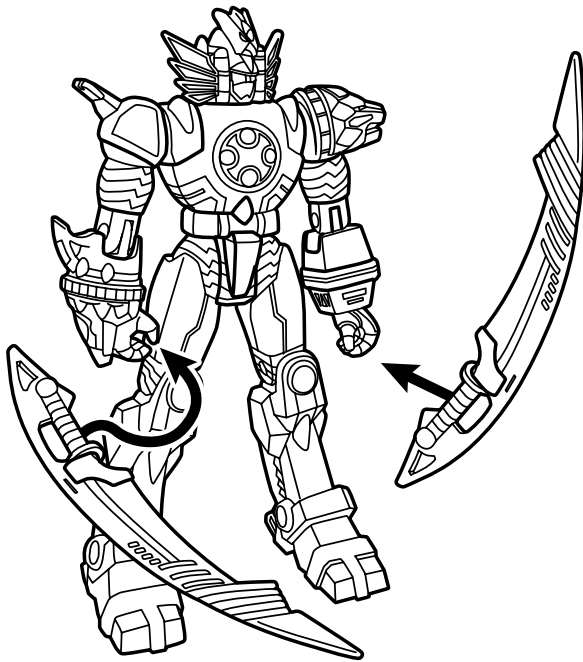

**HOW TO ATTACH WEAPONS /
COMMENT ATTACHER LES ARMES /
PARA UNIR LAS ARMAS**

Attach weapons as shown.
Attacher les armes, tel qu'illustré.
Una las armas como se ve.