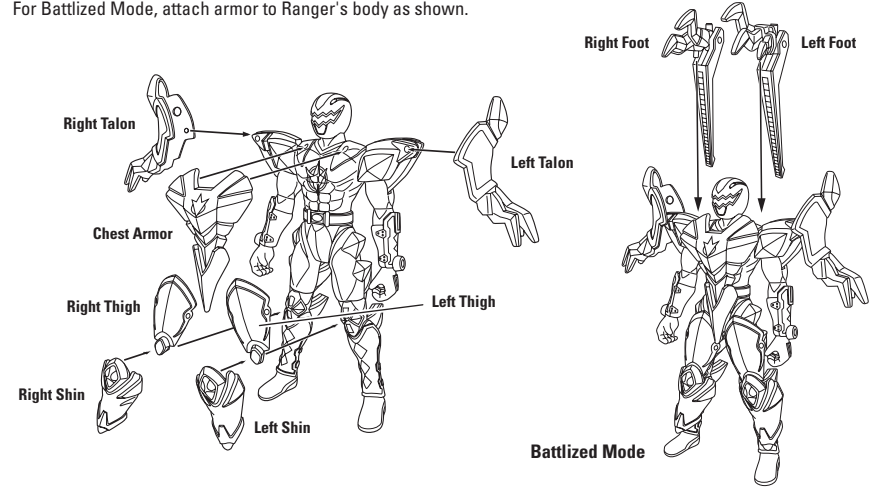

## RAPTOR AND RANGER MODE

**1** Assemble parts to form Raptor.

**2** Body of Raptor can be reconfigured as shown and held by Ranger.

## BATTLIZED MODE

For Battlized Mode, attach armor to Ranger's body as shown.