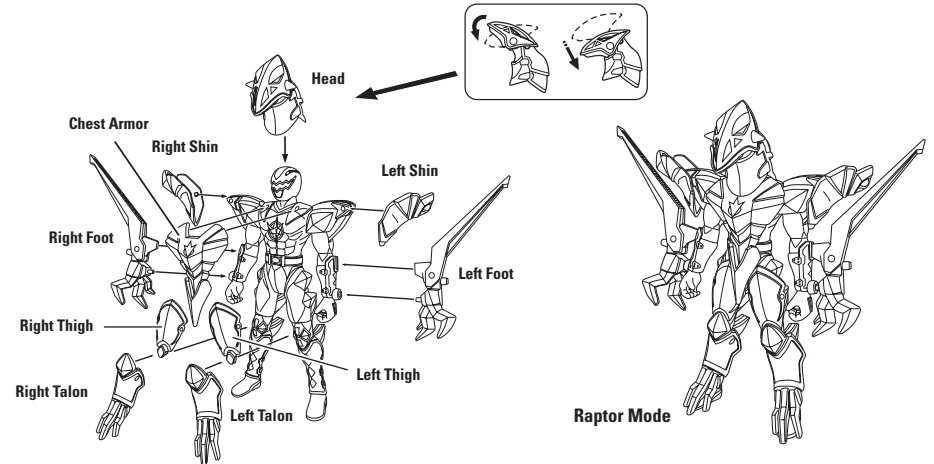

## BATTLIZED MODE

For Battlized Mode, attach armor to Ranger's body as shown.

## STRETCHED BATTLIZED MODE

Starting from Battlized Mode, stretch arms and legs by pulling them down as shown. (See detail below showing articulation of hinges.)

Arm

Leg

## RAPTOR MODE

For Raptor Mode, attach armor to Ranger's body as shown.

Raptor Mode