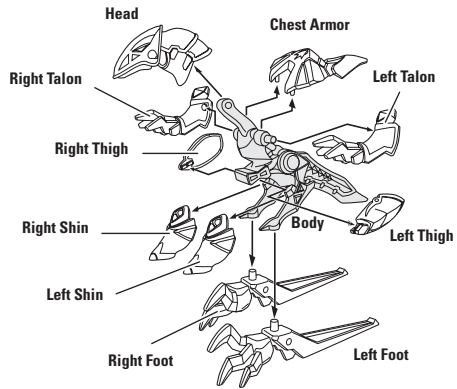

# BATTLIZED RAPTOR RANGER™

**WARNING:**  
**CHOKING HAZARD**-Small parts.  
Not for Children under 3 years.

**CAUTION: PLEASE READ BEFORE PLAYING WITH TOY**

- Do not: 1) aim toy at anyone, 2) hit anyone with toy, 3) poke anyone with toy, 4) swing toy at anyone, 5) step on toy.
- Be careful not to pinch fingers with hinged parts of toy.

## RAPTOR AND RANGER MODE

**1** Assemble parts to form Raptor.

**2** Body of Raptor can be reconfigured as shown and held by Ranger.