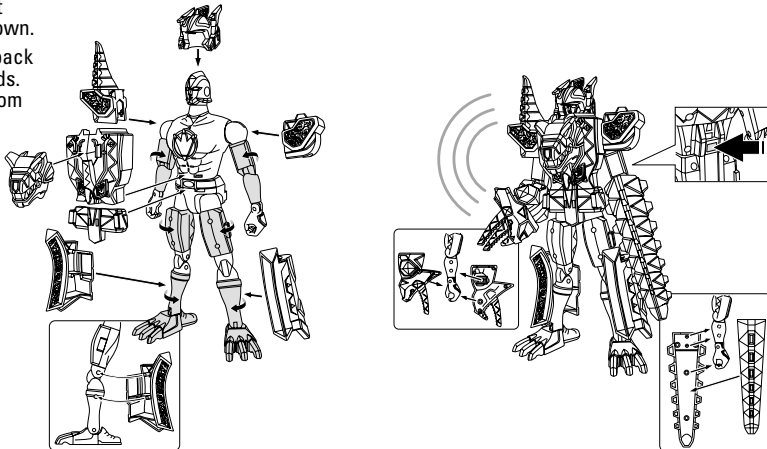

HOW TO PLAY IN MEGAZORD MODE

1. Attach each part onto body as shown.
2. Push button on back to activate sounds. (Sound differs from Ranger mode.)