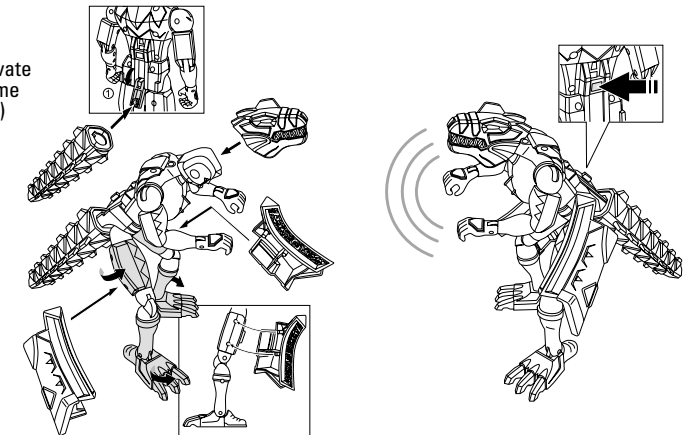

HOW TO PLAY IN T-REX MODE

1. Attach each part as shown. Pull out joint for the tail to be connected.
2. Push button on back to activate sounds. (Sounds are the same for T-Rex and Ranger mode.)