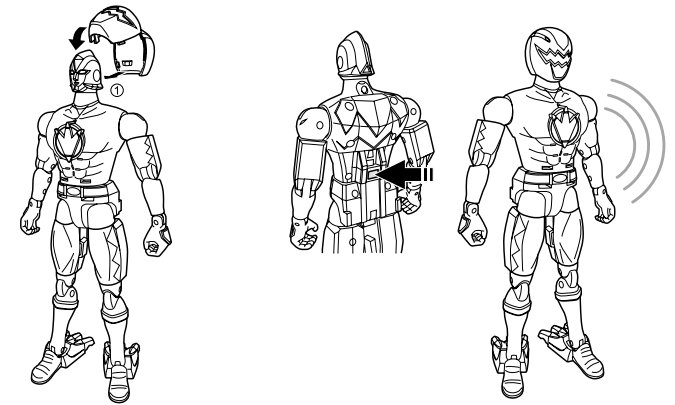

HOW TO PLAY IN RANGER MODE

1. Attach helmet onto head as shown.
2. Push button on back to activate sound.