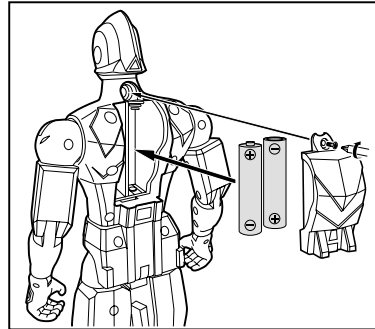

HOW TO INSERT/REPLACE BATTERIES

1. Unscrew screw on battery box and remove cover as shown.
2. Insert 2 AAA batteries (not included) making sure to match the + and - indicators.
3. Replace battery cover.
4. Turn the switch to ON and you are ready to play.