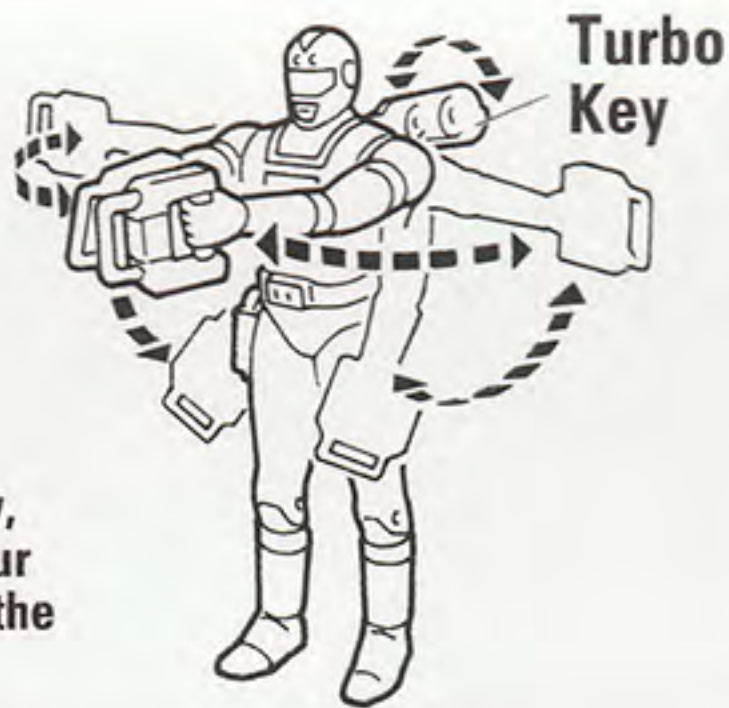

Place the **TURBO STAR CHARGES** in the **YELLOW TURBO RANGER's** hands, as shown. Then, insert the Turbo Key into the slot on the back of the **YELLOW TURBO RANGER**. Turn the Key back and forth to make her move her arms, as shown.

WARNING:

**CHOKING HAZARD - Small parts.
Not for Children under 3 years.**

NOTE:

If you lose the Turbo Key, you can still activate your action figure by turning the key slot left and right.