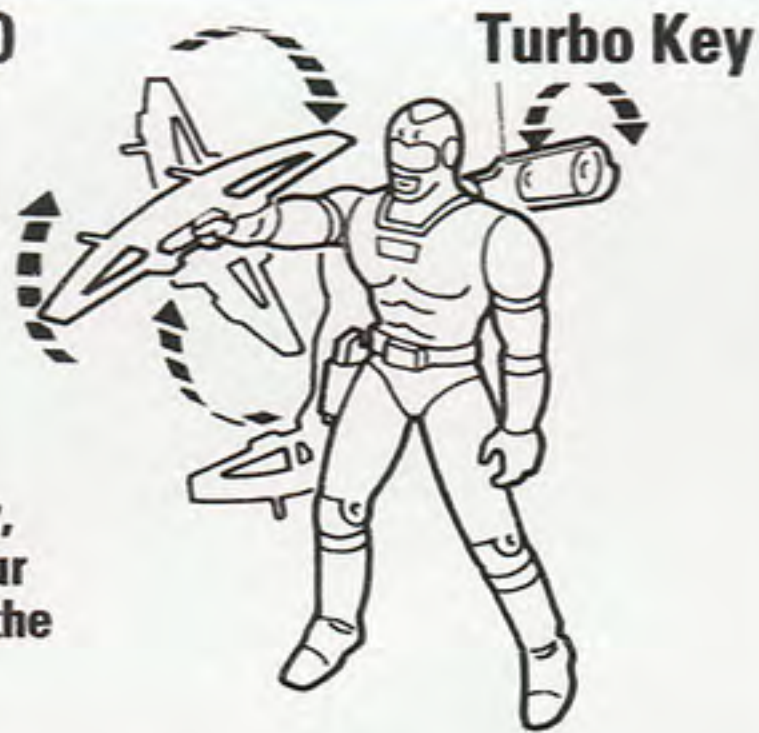

Place the TURBO WIND FIRE bow in the PINK TURBO RANGER's right hand. Then, insert the Turbo Key into the slot in the back of the PINK TURBO RANGER. Turn the Key back and forth to make her raise her arm and spin the weapon.

WARNING:

**CHOKING HAZARD - Small parts.
Not for Children under 3 years.**

NOTE:

If you lose the Turbo Key, you can still activate your action figure by turning the key slot left and right.