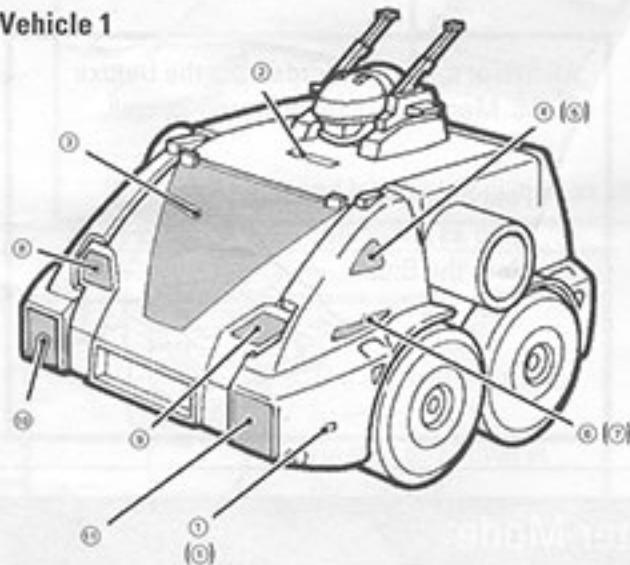

Contents

Numbers in circles are for sticker placement, () represents that the sticker goes on reverse side of toy.

Vehicle 1

Vehicle 2

Vehicle 3

Weapons

Morph to Battle Mode

Join each vehicle as shown in the picture. turbo cannon and turbo bazooka are attached last.

**BAN
DAI**

Morph to Transport Mode

Storage of the Turbo Zords

Open the hatch in the direction of the arrow, and store the Zords as shown in the picture.

Morph to Twister Mode

Swing the grip out from the turbo cannon and turbo bazooka and insert into both arms of Deluxe Rescue Megazord.