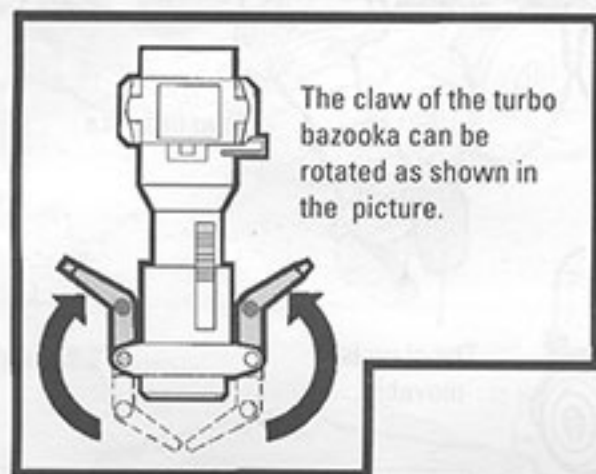

Contents

Numbers in circles are for sticker placement, () represents that the sticker goes on reverse side of toy.

Vehicle 1

Vehicle 2

Vehicle 3

Weapons

Morph to Battle Mode

Join each vehicle as shown in the picture. turbo cannon and turbo bazooka are attached last.

**BAN
DAI**

Morph to Transport Mode

Storage of the Turbo Zords

Open the hatch in the direction of the arrow, and store the Zords as shown in the picture.

Morph to Twister Mode

Swing the grip out from the turbo cannon and turbo bazooka and insert into both arms of Deluxe Rescue Megazord.