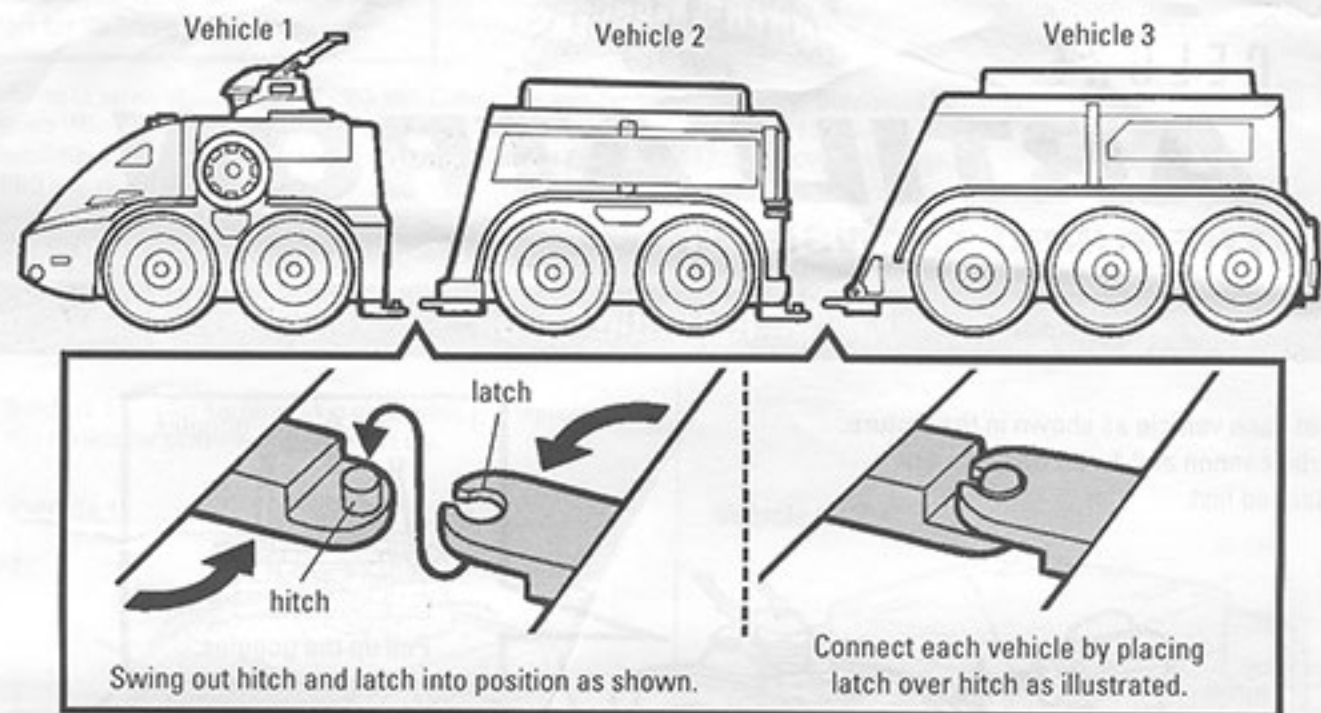

Contents

Numbers in circles are for sticker placement, () represents that the sticker goes on reverse side of toy.

Vehicle 1

Vehicle 2

Vehicle 3

Weapons

Morph to Battle Mode

Join each vehicle as shown in the picture. turbo cannon and turbo bazooka are attached last.

**BAN
DAI**

Morph to Transport Mode

Storage of the Turbo Zords

Open the hatch in the direction of the arrow, and store the Zords as shown in the picture.

Morph to Twister Mode

Swing the grip out from the turbo cannon and turbo bazooka and insert into both arms of Deluxe Rescue Megazord.