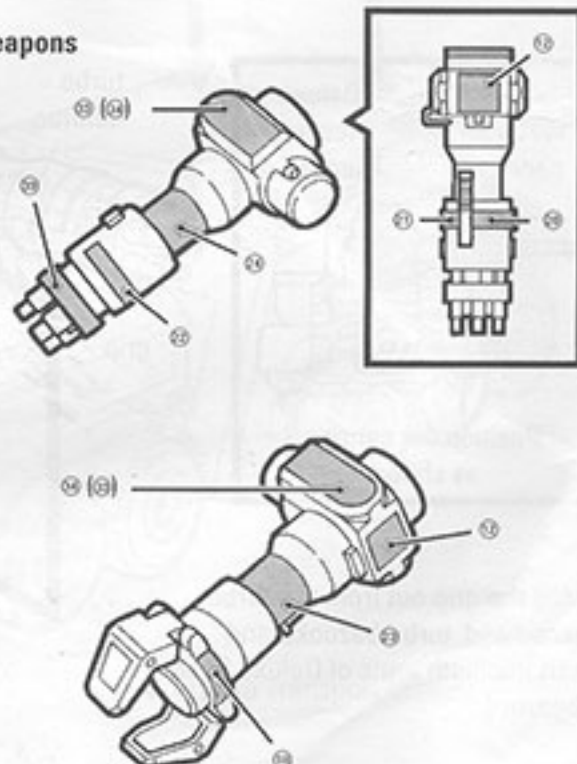

Contents

Numbers in circles are for sticker placement, () represents that the sticker goes on reverse side of toy.

Vehicle 1

Vehicle 2

Vehicle 3

Weapons

Morph to Battle Mode

Join each vehicle as shown in the picture. turbo cannon and turbo bazooka are attached last.

**BAN
DAI**

Morph to Transport Mode

Storage of the Turbo Zords

Open the hatch in the direction of the arrow, and store the Zords as shown in the picture.

Morph to Twister Mode

Swing the grip out from the turbo cannon and turbo bazooka and insert into both arms of Deluxe Rescue Megazord.