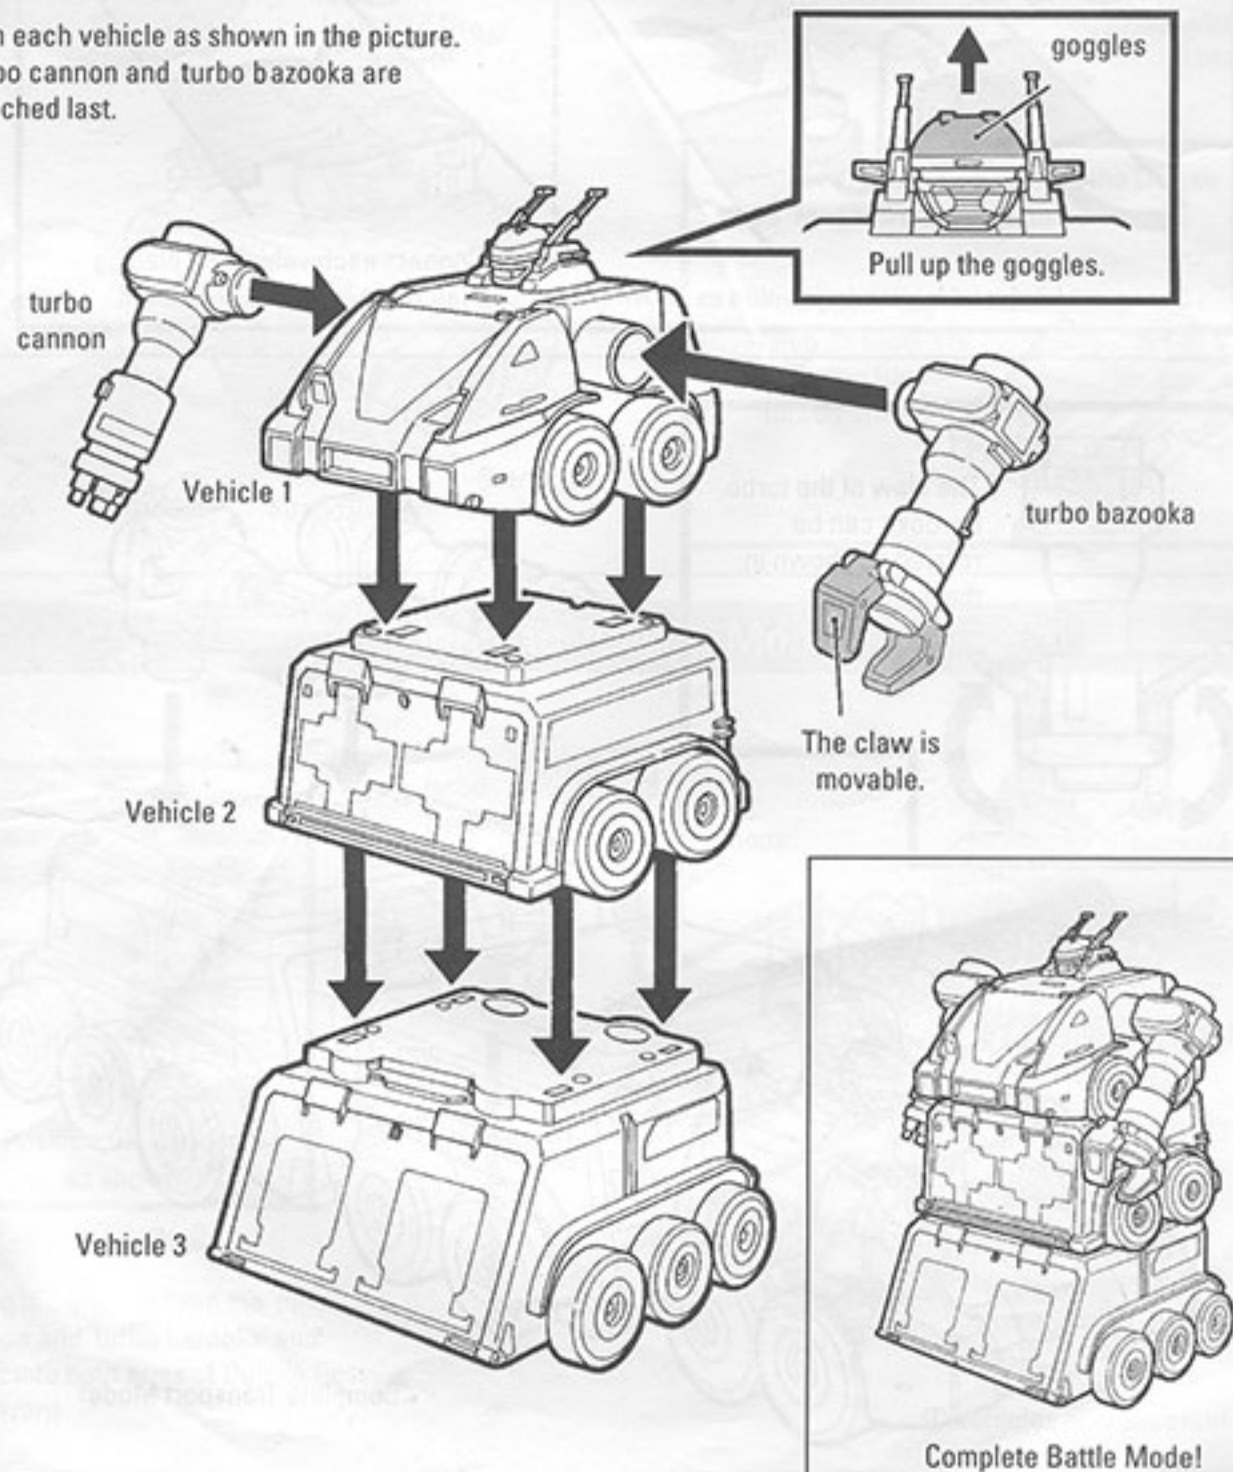

Contents

Numbers in circles are for sticker placement, () represents that the sticker goes on reverse side of toy.

Vehicle 1

Vehicle 2

Vehicle 3

Weapons

Morph to Battle Mode

Join each vehicle as shown in the picture. turbo cannon and turbo bazooka are attached last.

**BAN
DAI**

Morph to Transport Mode

Storage of the Turbo Zords

Open the hatch in the direction of the arrow, and store the Zords as shown in the picture.

Morph to Twister Mode

Swing the grip out from the turbo cannon and turbo bazooka and insert into both arms of Deluxe Rescue Megazord.