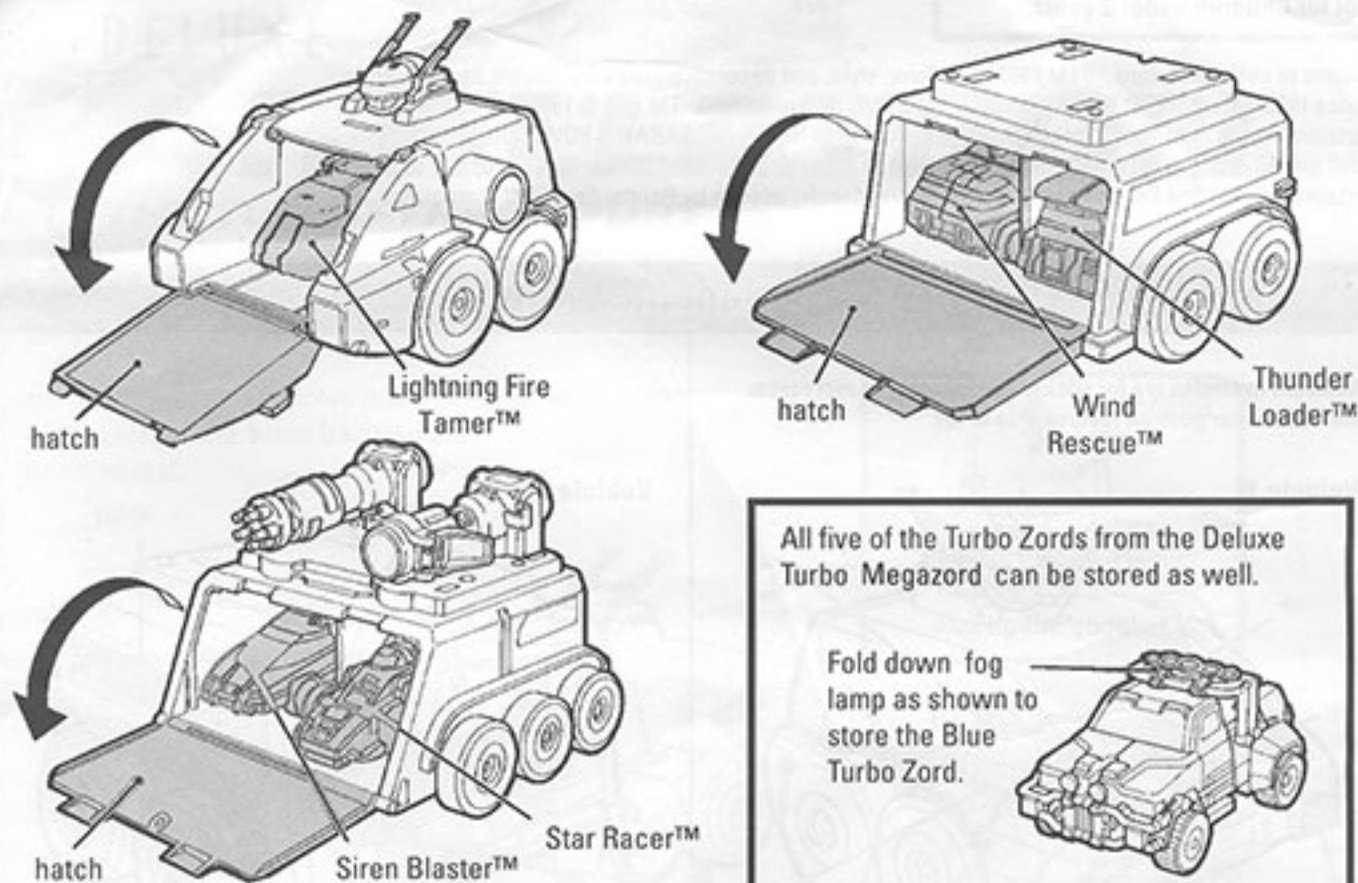

Contents

Numbers in circles are for sticker placement, () represents that the sticker goes on reverse side of toy.

Vehicle 1

Vehicle 2

Vehicle 3

Weapons

Morph to Battle Mode

Join each vehicle as shown in the picture. turbo cannon and turbo bazooka are attached last.

**BAN
DAI**

Morph to Transport Mode

Storage of the Turbo Zords

Open the hatch in the direction of the arrow, and store the Zords as shown in the picture.

Morph to Twister Mode

Swing the grip out from the turbo cannon and turbo bazooka and insert into both arms of Deluxe Rescue Megazord.