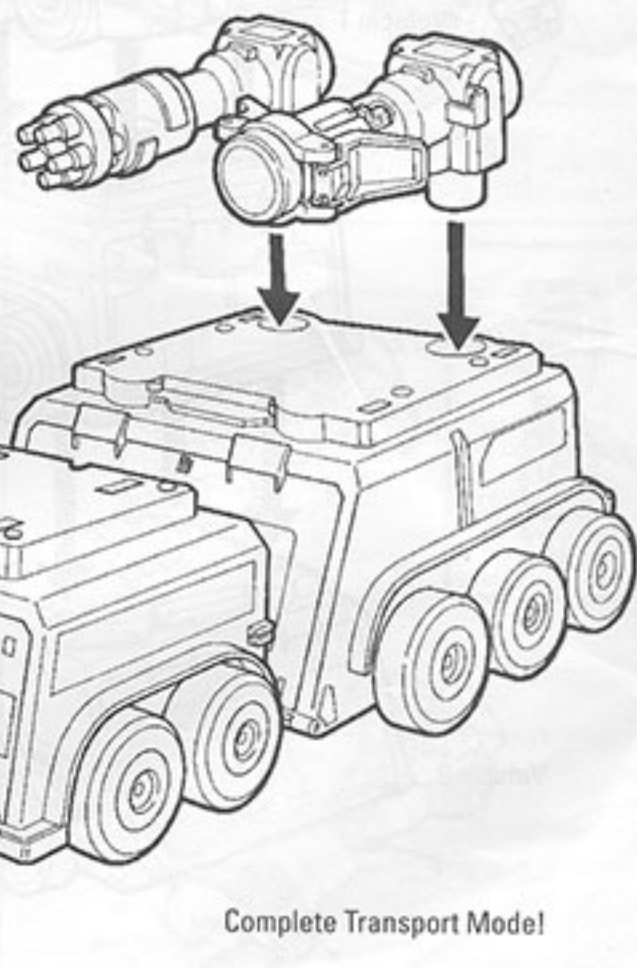

Contents

Numbers in circles are for sticker placement, () represents that the sticker goes on reverse side of toy.

Vehicle 1

Vehicle 2

Vehicle 3

Weapons

Morph to Battle Mode

Join each vehicle as shown in the picture. turbo cannon and turbo bazooka are attached last.

**BAN
DAI**

Morph to Transport Mode

Storage of the Turbo Zords

Open the hatch in the direction of the arrow, and store the Zords as shown in the picture.

Morph to Twister Mode

Swing the grip out from the turbo cannon and turbo bazooka and insert into both arms of Deluxe Rescue Megazord.