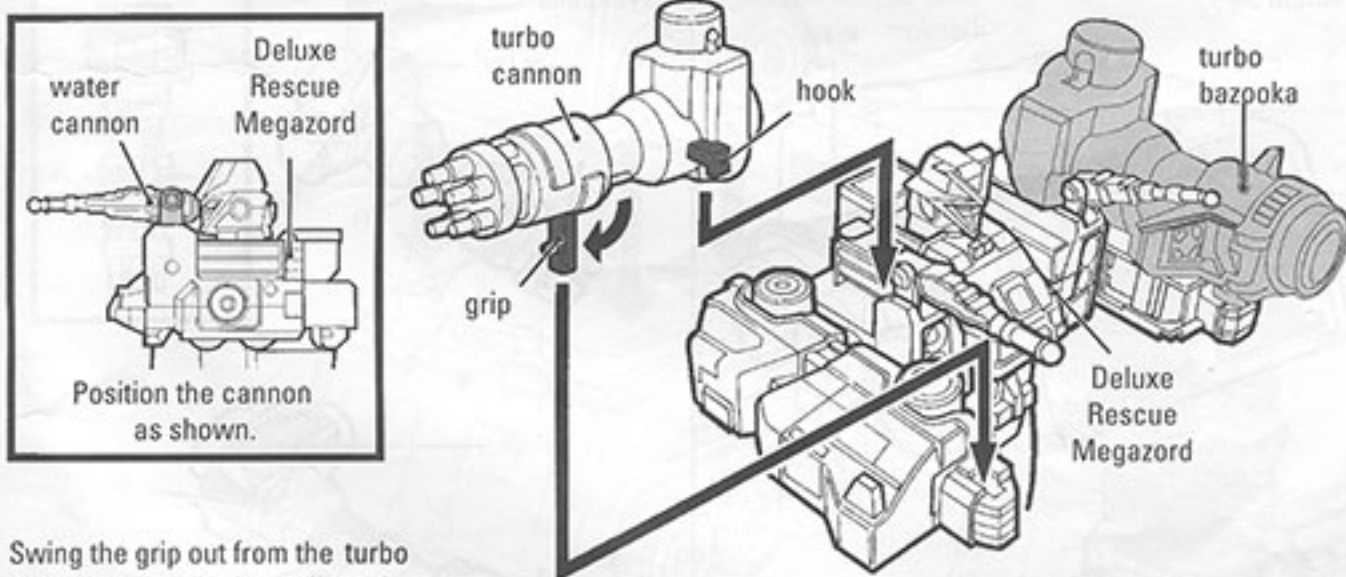

Contents

Numbers in circles are for sticker placement, () represents that the sticker goes on reverse side of toy.

Vehicle 1

Vehicle 2

Vehicle 3

Weapons

Morph to Battle Mode

Join each vehicle as shown in the picture. turbo cannon and turbo bazooka are attached last.

**BAN
DAI**

Morph to Transport Mode

Storage of the Turbo Zords

Open the hatch in the direction of the arrow, and store the Zords as shown in the picture.

Morph to Twister Mode

Swing the grip out from the turbo cannon and turbo bazooka and insert into both arms of Deluxe Rescue Megazord.