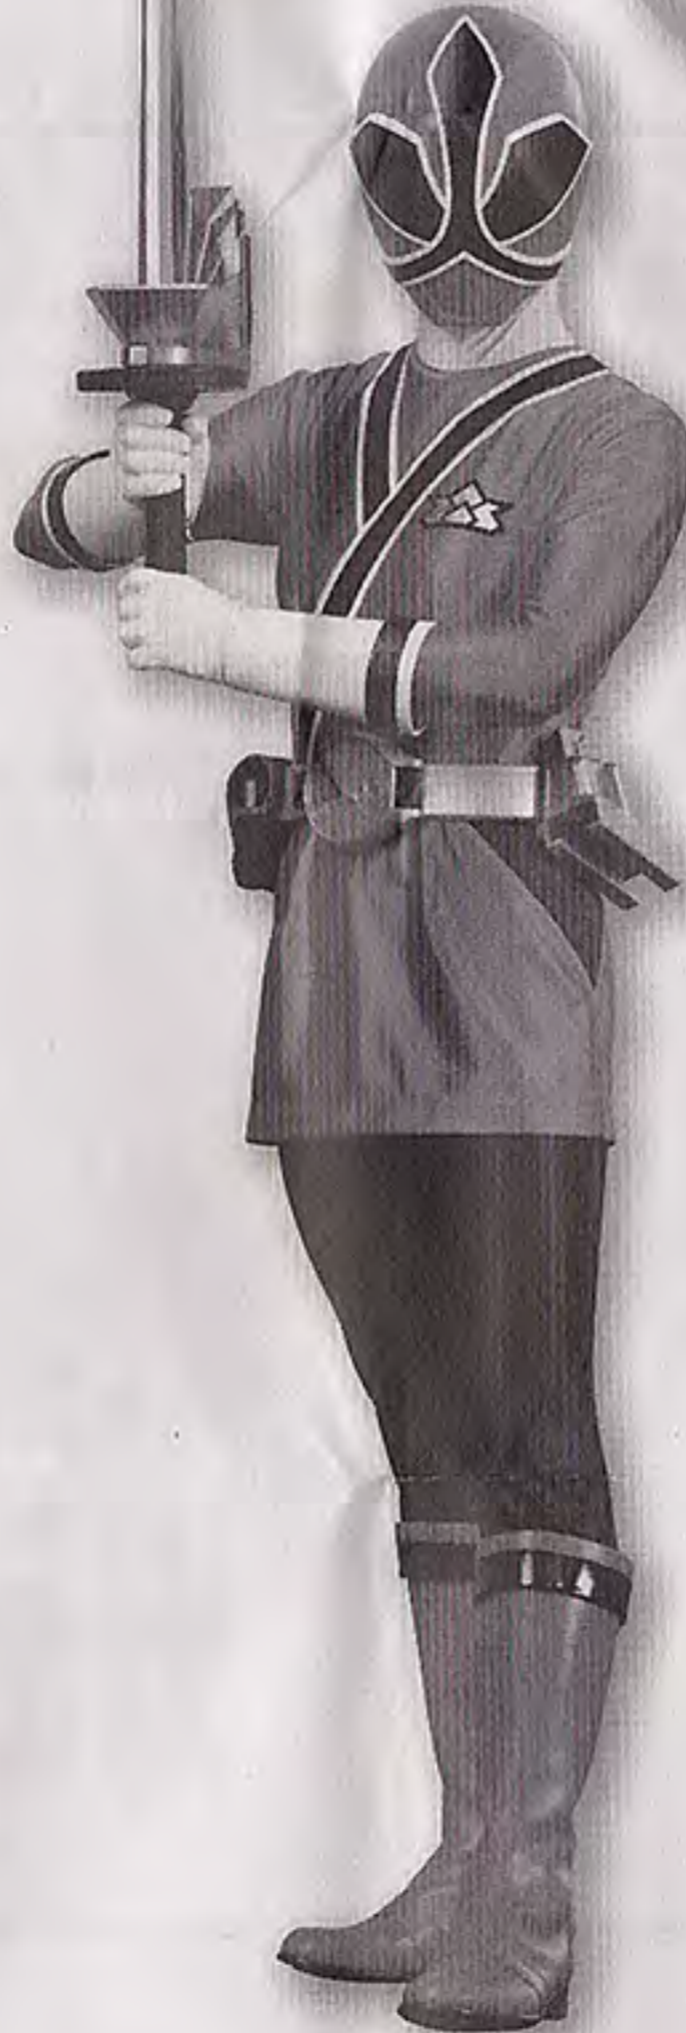

SABAN'S POWER RANGERS SUPER SAMURAI

The New Red Ranger – Lauren

Jayden's older sister Lauren, the first heroic Female Red Ranger, was spirited away in secret as a child in order to master the Sealing Symbol in hiding. She returns to take her place as leader of the Samurai Rangers in order to finally seal Master Xandred away for good.

Kind-hearted and sweet-natured, Lauren longs to know her brother and looks upon him with love and affection. Raised alone, she is socially awkward but, like her brother, is a true leader.

La nouvelle Ranger rouge : Lauren

Lauren, sœur aînée de Jayden, est la première fille Ranger rouge héroïque. Elle est disparue en secret alors qu'elle était enfant en vue de maîtriser le symbole du sceau en cachette. Elle revient revendiquer son poste de chef des Samurai Rangers afin d'annihiler Master Xandred une fois pour toutes.

Bonne et douce, Lauren rêve de connaître son frère qu'elle admire beaucoup. Élevée seule, elle est socialement maladroite, mais comme son frère, c'est un chef redoutable.

bandai.com

4+
Asst./Surt.
#31700

La Nueva Ranger Roja - Lauren

Lauren, la hermana mayor de Jayden y la primera Mujer Ranger Roja heroica, desapareció secretamente cuando era una niña para poder aprender a dominar el Símbolo del Sello ocultamente. Ella regresa para ocupar su posición como líder de los Samurai Rangers y aniquilar a Master Xandred de una vez por todas.

Naturalmente dulce y de buen corazón, Lauren sueña con conocer a su hermano y lo contempla con amor y afecto. Criada en soledad, ella se siente incómoda socialmente pero, al igual que su hermano, es una líder verdadera.

MADE IN CHINA

Actual size, color, style and decoration may vary. Distributed by Bandai America Incorporated, 5551 Katella Avenue, Cypress, California 90630. Bandai logo: ® and © 2012 Bandai. All Rights Reserved. Package © 2012 Bandai. Nickelodeon: © 2012 Viacom.

TM and © 2012 SCG Power Rangers LLC. Power Rangers and all related logos, characters, names, and distinctive likenesses thereof are the exclusive property of SCG Power Rangers LLC. All Rights Reserved. Used Under Authorization.

FABRIQUÉ EN CHINE

Taille réelle, couleur, style et décoration pouvant varier. Distribué par Bandai America Incorporated, 5551 Katella Avenue, Cypress, California 90630. Logo Bandai: MD et © 2012 Bandai. Tous droits réservés. Emballage © 2012 Bandai. Nickelodeon: © 2012 Viacom.

MC et © 2012 SCG Power Rangers LLC. Power Rangers et les logos, personnages, noms et ressemblances distinctives connexes appartiennent exclusivement à SCG Power Rangers LLC. Tous droits réservés. Utilisé sous autorisation.

HECHO EN CHINA

Tamaño real, color, estilo y decoración pueden variar. Distribuido por Bandai America Incorporated, 5551 Katella Avenue, Cypress, California 90630. Logotipo Bandai: ® y © 2012 Bandai. Todos los derechos reservados. Nickelodeon: © 2012 Viacom.

MC y © 2012 SCG Power Rangers LLC. Power Rangers y todo logotipo, personaje, nombre y similitud distintiva asociados a los mismos son propiedad exclusiva de SCG Power Rangers LLC. Todos los derechos reservados. Usado bajo autorización.

IMPORTADO Y DISTRIBUIDO EN MÉXICO POR: BANDAI CORPORACIÓN MÉXICO, S.A. DE C.V. Av. Insurgentes Sur No. 863, Piso 11, Col. Nápoles, Delegación Benito Juárez, C.P. 03810, México, D.F. Tel. 01-800-1BANDAI (01 800 1226324)